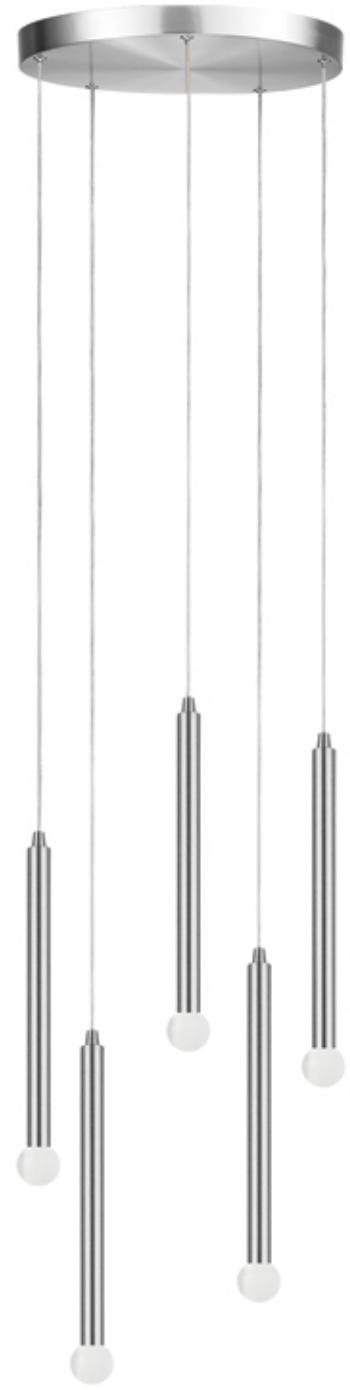

SNY-125P-PC