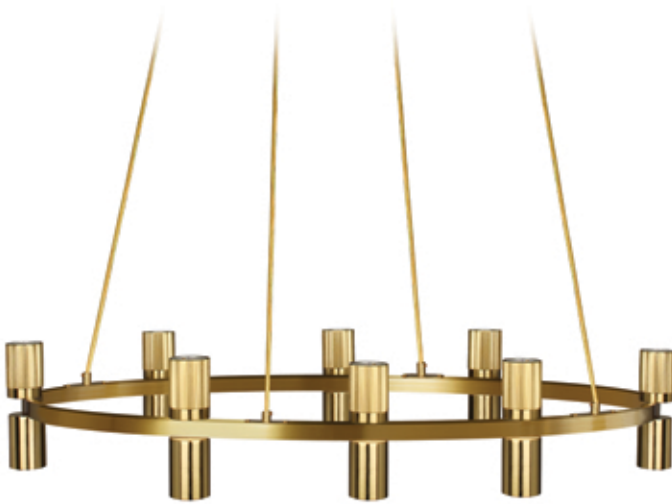

# CERELIA

Cerelia family in Aged Brass finish.

CRL-3612C-AGB

CRL-248C-AGB

CRL-4816C-AGB

CRL-6020C-AGB

CRL-4812HC-AGB

Item No.	Dimensions	No. of Bulbs	Bulb Type	Max. Wattage
CRL-248C-AGB	7.25"H x 24"W x 24"D - 10lbs.	8	GU10	50W
CRL-3612C-AGB	7.25"H x 36"W x 36"D - 15lbs.	12	GU10	50W
CRL-4816C-AGB	7.25"H x 48"W x 48"D - 20lbs.	16	GU10	50W
CRL-6020C-AGB	7.25"H x 60"W x 60"D - 25lbs.	20	GU10	50W
CRL-4812HC-AGB	7.25"H x 48"W x 2.25"D - 15lbs.	12	GU10	50W