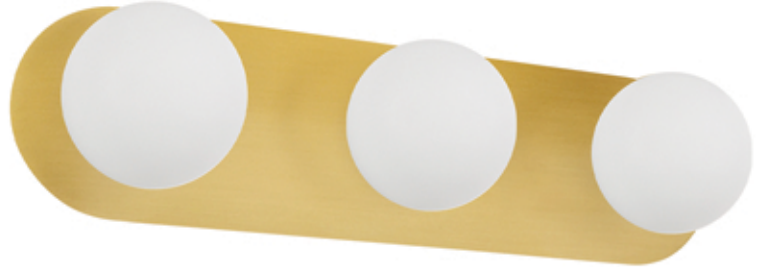

BUR-3W-AGB-WH