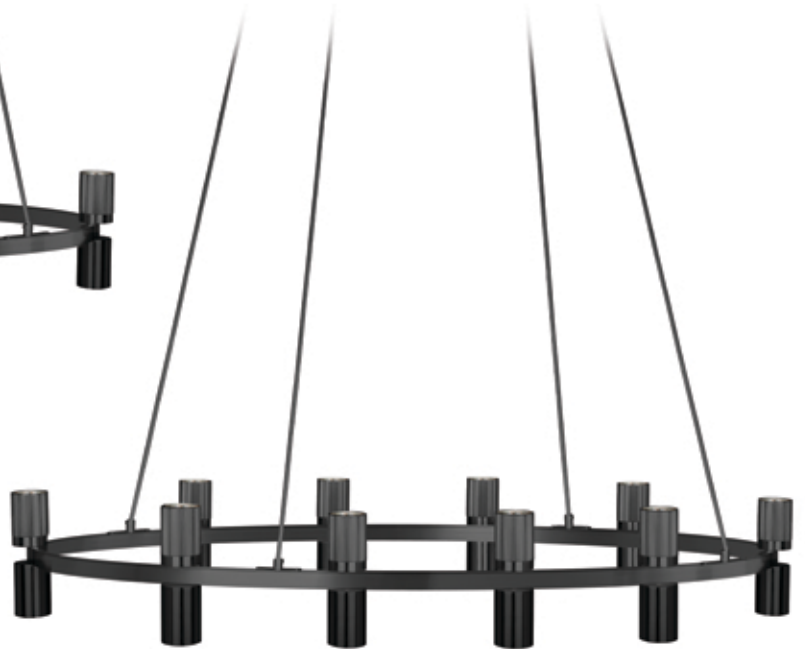

# CERELIA

Cerelia family in Matte Black finish.

CRL-3612C-MB

CRL-248C-MB

CRL-4816C-MB

CRL-6020C-MB

CRL-4812HC-MB

Item No.	Dimensions	No. of Bulbs	Bulb Type	Max. Wattage
CRL-248C-MB	7.25"H x 24"W x 24"D - 10lbs.	8	GU10	50W
CRL-3612C-MB	7.25"H x 36"W x 36"D - 15lbs.	12	GU10	50W
CRL-4816C-MB	7.25"H x 48"W x 48"D - 20lbs.	16	GU10	50W
CRL-6020C-MB	7.25"H x 60"W x 60"D - 25lbs.	20	GU10	50W
CRL-4812HC-MB	7.25"H x 48"W x 2.25"D - 15lbs.	12	GU10	50W