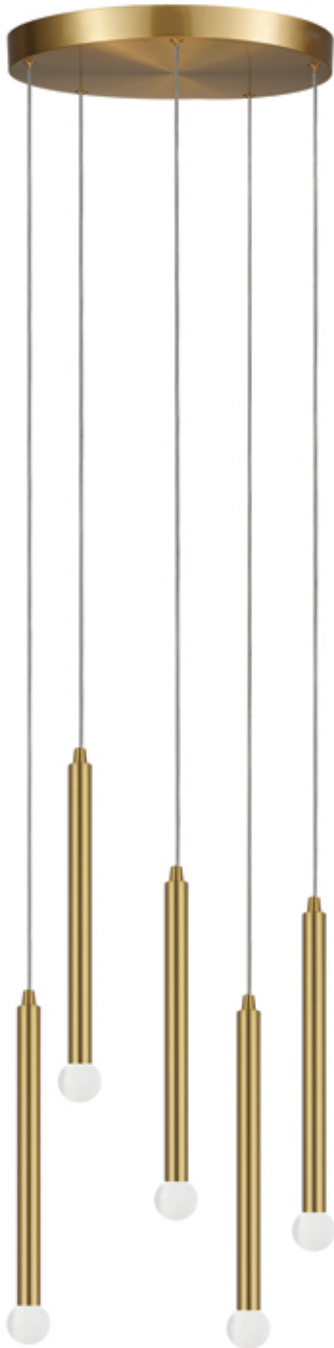

SANYA

Aged Brass, Matte Black or Polished Chrome finish.

* Family extension *

PENDANTS

PENDANTS

SNY-125P-AGB