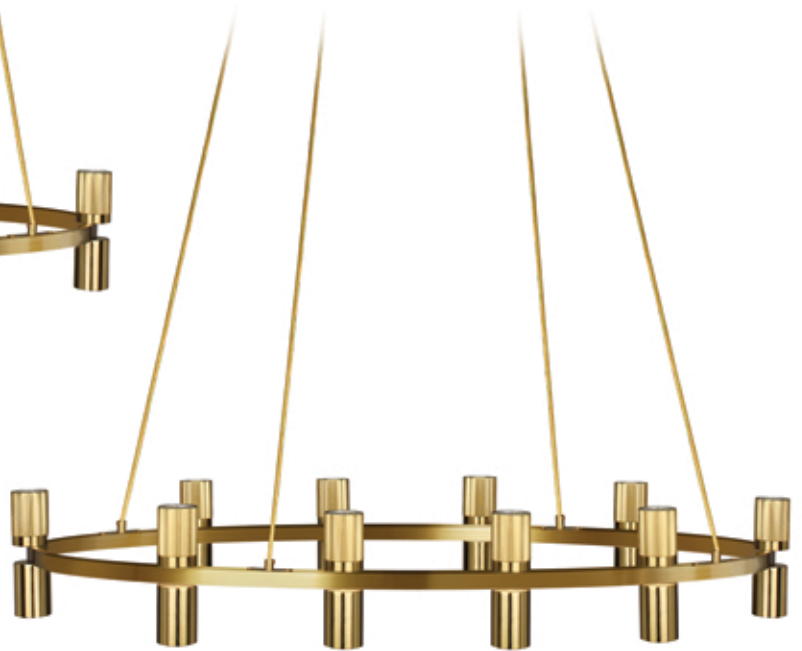

# CERELIA

Cerelia family in Aged Brass finish.

CRL-3612C-AGB

CRL-248C-AGB

CRL-4816C-AGB

CRL-6020C-AGB

CRL-4812HC-AGB

Item No.	Dimensions	No. of Bulbs	Bulb Type	Max. Wattage
CRL-248C-AGB	7.25"H x 24"W x 24"D - 10lbs.	8	GU10	50W
CRL-3612C-AGB	7.25"H x 36"W x 36"D - 15lbs.	12	GU10	50W
CRL-4816C-AGB	7.25"H x 48"W x 48"D - 20lbs.	16	GU10	50W
CRL-6020C-AGB	7.25"H x 60"W x 60"D - 25lbs.	20	GU10	50W
CRL-4812HC-AGB	7.25"H x 48"W x 2.25"D - 15lbs.	12	GU10	50W