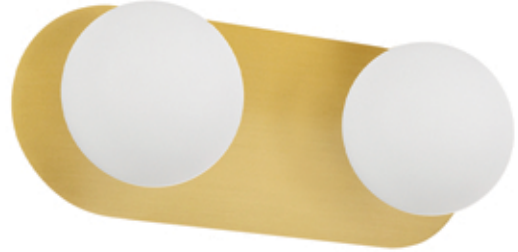

# BURLAT

Burlat Vanity in Aged Brass with Clear or White Glass

Family extension

\* Vanity lights\*

VANITY

VANITY

BUR-2W-AGB-CLR

BUR-2W-AGB-WH