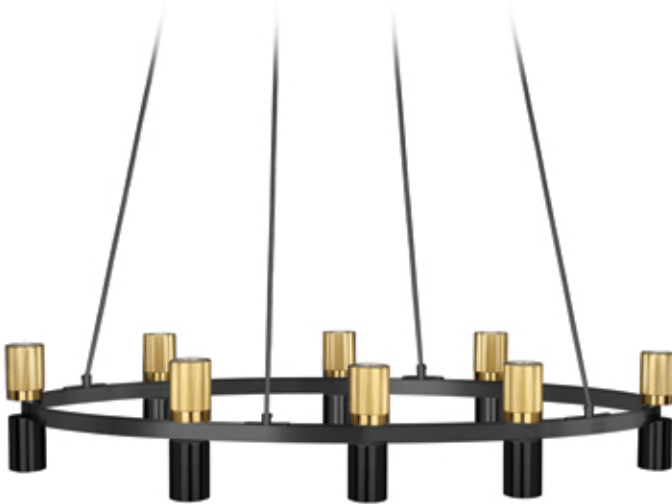

# CERELIA

Cerelia family in Aged Brass finish.

CRL-3612C-AGB

CRL-248C-AGB

CRL-4816C-AGB

CRL-6020C-AGB

CRL-4812HC-AGB

Item No.	Dimensions	No. of Bulbs	Bulb Type	Max. Wattage
CRL-248C-AGB	7.25"H x 24"W x 24"D - 10lbs.	8	GU10	50W
CRL-3612C-AGB	7.25"H x 36"W x 36"D - 15lbs.	12	GU10	50W
CRL-4816C-AGB	7.25"H x 48"W x 48"D - 20lbs.	16	GU10	50W
CRL-6020C-AGB	7.25"H x 60"W x 60"D - 25lbs.	20	GU10	50W
CRL-4812HC-AGB	7.25"H x 48"W x 2.25"D - 15lbs.	12	GU10	50W

# CERELIA

Matte Black with Aged Brass accents finish.

CRL-3612C-MB-AGB

CRL-248C-MB-AGB

CRL-4816C-MB-AGB

CRL-6020C-MB-AGB

CRL-4812HC-MB-AGB

Item No.	Dimensions	No. of Bulbs	Bulb Type	Max. Wattage
CRL-248C-MB-AGB	7.25"H x 24"W x 24"D - 10lbs.	8	GU10	50W
CRL-3612C-MB-AGB	7.25"H x 36"W x 36"D - 15lbs.	12	GU10	50W
CRL-4816C-MB-AGB	7.25"H x 48"W x 48"D - 20lbs.	16	GU10	50W
CRL-6020C-MB-AGB	7.25"H x 60"W x 60"D - 25lbs.	20	GU10	50W
CRL-4812HC-MB-AGB	7.25"H x 48"W x 2.25"D - 15lbs.	12	GU10	50W