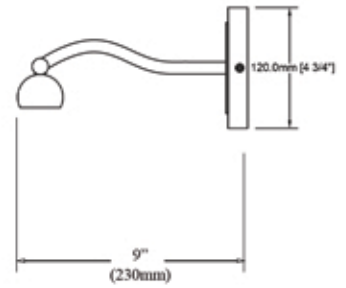

Item No.	Dimensions	No. of Bulbs	Bulb Type	Max. Wattage	CRI	Color Temperature	Lumens
PIC333-16LED-AGB	2.75"H x 16.25"W x 9"D - 2lbs.	1	AC LED	20W	90+	2700K-3000K	1400(Initial) 800(Delivered)
PIC333-16LED-MB	2.75"H x 16.25"W x 9"D - 2lbs.	1	AC LED	20W	90+	2700K-3000K	1400(Initial) 800(Delivered)
PIC333-16LED-SC	2.75"H x 16.25"W x 9"D - 2lbs.	1	AC LED	20W	90+	2700K-3000K	1400(Initial) 800(Delivered)

*Dimmable with select dimmers

*Includes optional coloured "JELL"