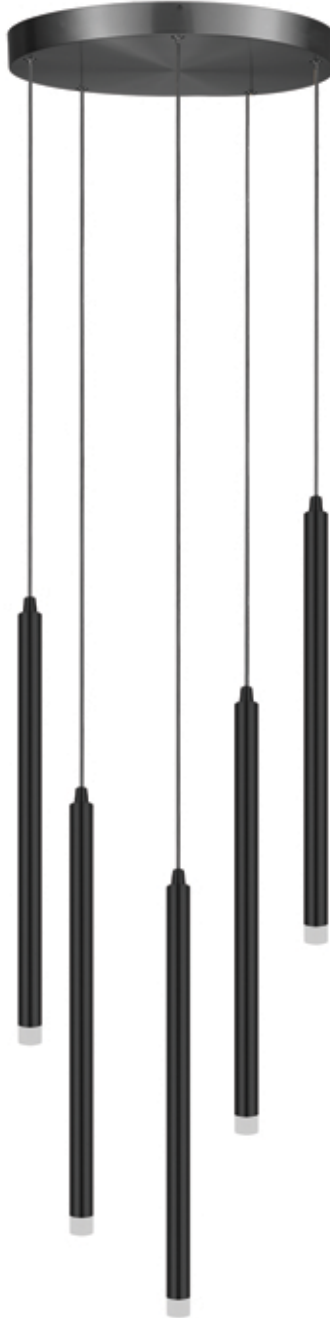

SNY-1815EDP-MB