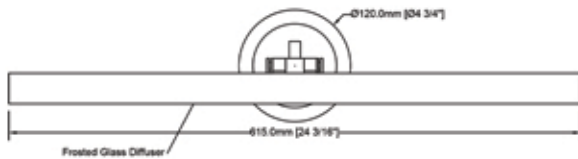

PICTURE LIGHTS

PIC333-24LED-AGB

PIC333-24LED-AGB

PIC333-24LED-MB

PIC333-24LED-MB

PIC333-24LED-SC

PIC333-24LED-SC

\*Dimmable with select dimmers