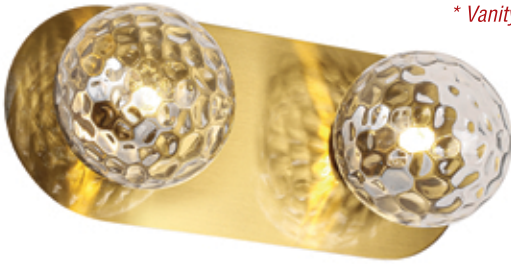

# BURLAT

Burlat Vanity in Aged Brass with Clear or White Glass

Family extension

\* Vanity lights\*

VANITY

VANITY

BUR-2W-AGB-CLR

BUR-2W-AGB-WH