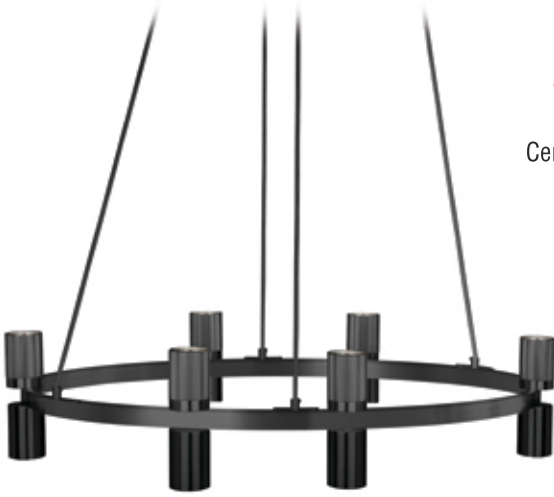

# CERELIA

Matte Black with Aged Brass accents finish.

CRL-3612C-MB-AGB

CRL-248C-MB-AGB

CRL-4816C-MB-AGB

CRL-6020C-MB-AGB

CRL-4812HC-MB-AGB

Item No.	Dimensions	No. of Bulbs	Bulb Type	Max. Wattage
CRL-248C-MB-AGB	7.25"H x 24"W x 24"D - 10lbs.	8	GU10	50W
CRL-3612C-MB-AGB	7.25"H x 36"W x 36"D - 15lbs.	12	GU10	50W
CRL-4816C-MB-AGB	7.25"H x 48"W x 48"D - 20lbs.	16	GU10	50W
CRL-6020C-MB-AGB	7.25"H x 60"W x 60"D - 25lbs.	20	GU10	50W
CRL-4812HC-MB-AGB	7.25"H x 48"W x 2.25"D - 15lbs.	12	GU10	50W

HARDWIRED

DIMMABLE

COMPATIBLE

CABLE / CORD

SLOPED CEILING ADAPTABLE

HEIGHT ADJUSTABLE

# CERELIA

Cerelia family in Matte Black finish.

CRL-3612C-MB

CRL-248C-MB

CRL-4816C-MB

CRL-6020C-MB

CRL-4812HC-MB

Item No.	Dimensions	No. of Bulbs	Bulb Type	Max. Wattage
CRL-248C-MB	7.25"H x 24"W x 24"D - 10lbs.	8	GU10	50W
CRL-3612C-MB	7.25"H x 36"W x 36"D - 15lbs.	12	GU10	50W
CRL-4816C-MB	7.25"H x 48"W x 48"D - 20lbs.	16	GU10	50W
CRL-6020C-MB	7.25"H x 60"W x 60"D - 25lbs.	20	GU10	50W
CRL-4812HC-MB	7.25"H x 48"W x 2.25"D - 15lbs.	12	GU10	50W