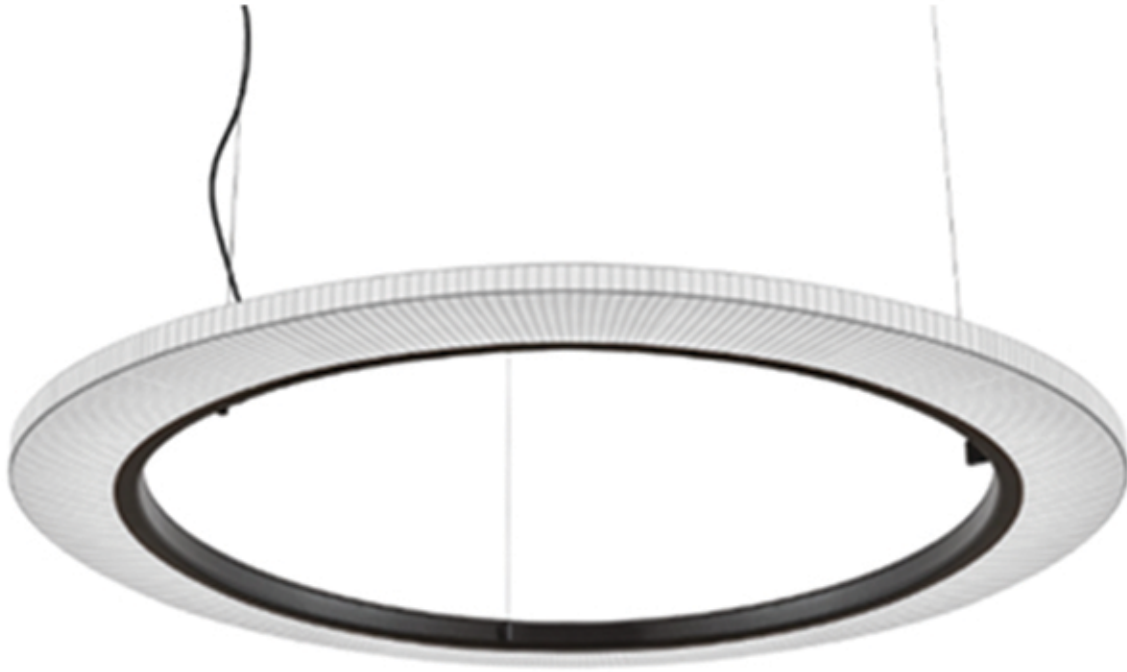

# CAILYN

48W Chandelier with White Ribbon Wrapped Shade.  
Aged Brass, Matte Black or Polished Chrome finish.

CAI-3048LEDC-MB

Aged Brass finish

Matte Black finish

Polished Chrome finish

HARDWIRED

DIMMABLE