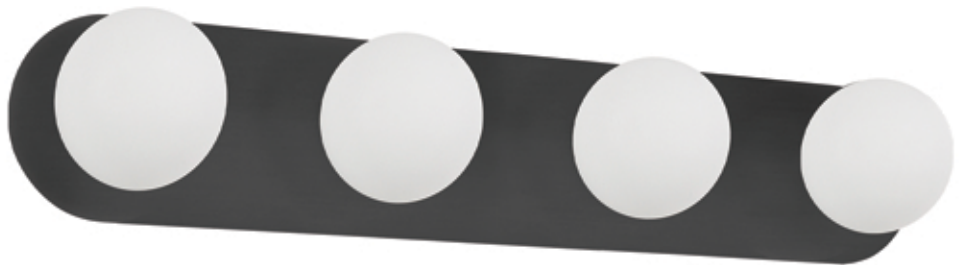

BUR-4W-MB-WH

HARDWIRED

DIMMABLE

COMPATIBLE

HORIZONTAL
or VERTICAL

Item No.	Dimensions	No. of Bulbs	Bulb Type	Max. Wattage
BUR-2W-MB-CLR	6"H x 15.75"W x 6.25"D - 4lb.	2	G9	25W
BUR-2W-MB-WH	6"H x 15.75"W x 6.25"D - 4lb.	2	G9	25W
BUR-3W-MB-CLR	6"H x 24.5"W x 6.25"D - 6lbs.	3	G9	25W
BUR-3W-MB-WH	6"H x 24.5"W x 6.25"D - 6lbs.	3	G9	25W
BUR-4W-MB-CLR	6"H x 33.5"W x 6.25"D - 8lbs.	4	G9	25W
BUR-4W-MB-WH	6"H x 33.5"W x 6.25"D - 8lbs.	4	G9	25W