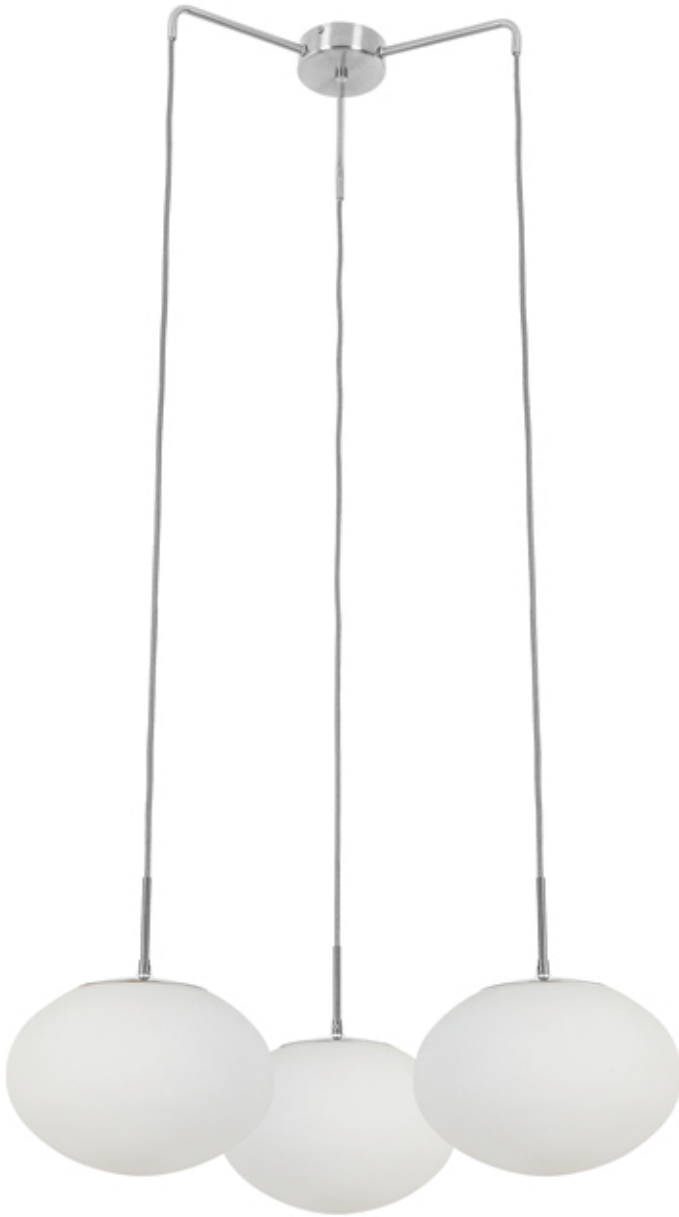

RACHEL

Pendant, in Polished Chrome finish and White Opal Glass

PENDANTS

PENDANTS

RCL-323P-PC