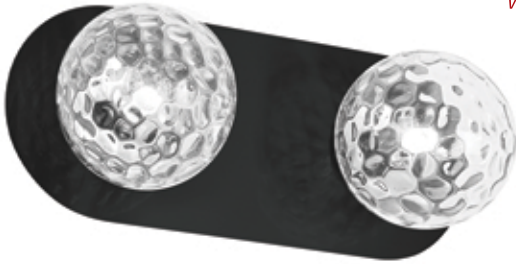

# BURLAT

Burlat Vanity in Matte Black with Clear or White Glass

Family extension

\* Vanity lights\*

VANITY

VANITY

BUR-2W-MB-CLR

BUR-2W-MB-WH