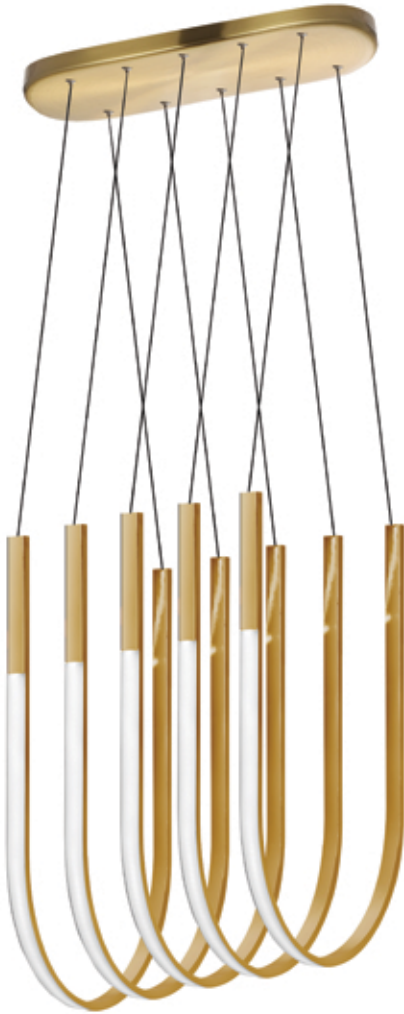

PACARI

90W Horizontal Pendant, Aged Brass, Matte Black or Polished Chrome
with White Silicone Diffusers

* Family extension *

CHANDELIERS

CHANDELIERS

PCR-3690LEDHP-AGB