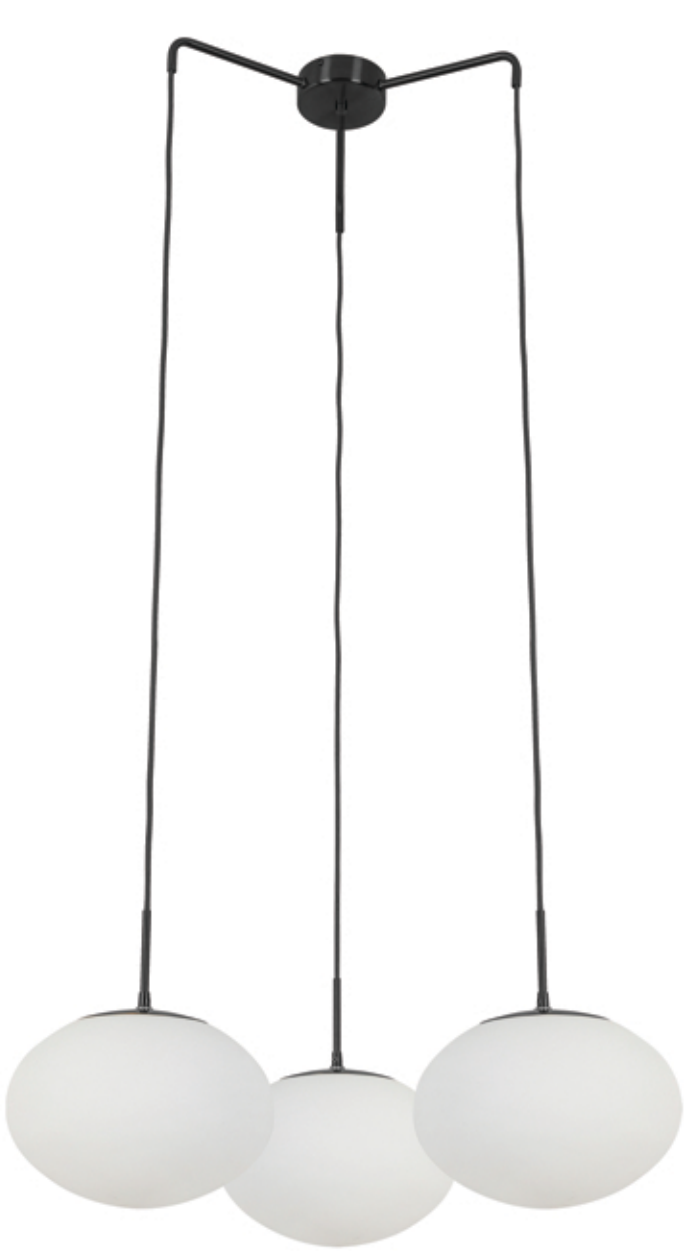

RACHEL

Pendant, in Matte Black finish and White Opal Glass

PENDANTS

PENDANTS

RCL-323P-MB