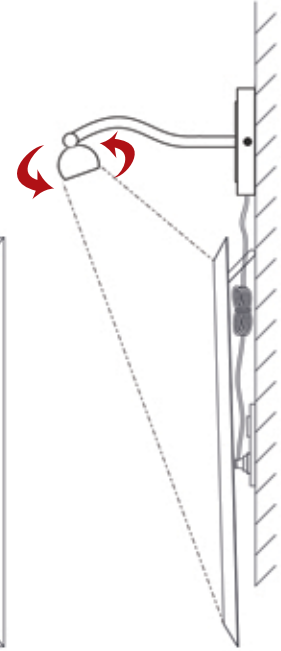

Item No.	Dimensions	No. of Bulbs	Bulb Type	Max. Wattage	CRI	Color Temperature	Lumens
PIC333-16LED-AGB	2.75"H x 16.25"W x 9"D - 2lbs.	1	AC LED	20W	90+	2700K-3000K	1400(Initial) 800(Delivered)
PIC333-16LED-MB	2.75"H x 16.25"W x 9"D - 2lbs.	1	AC LED	20W	90+	2700K-3000K	1400(Initial) 800(Delivered)
PIC333-16LED-SC	2.75"H x 16.25"W x 9"D - 2lbs.	1	AC LED	20W	90+	2700K-3000K	1400(Initial) 800(Delivered)

*Dimmable with select dimmers

*Includes optional coloured "JELL"