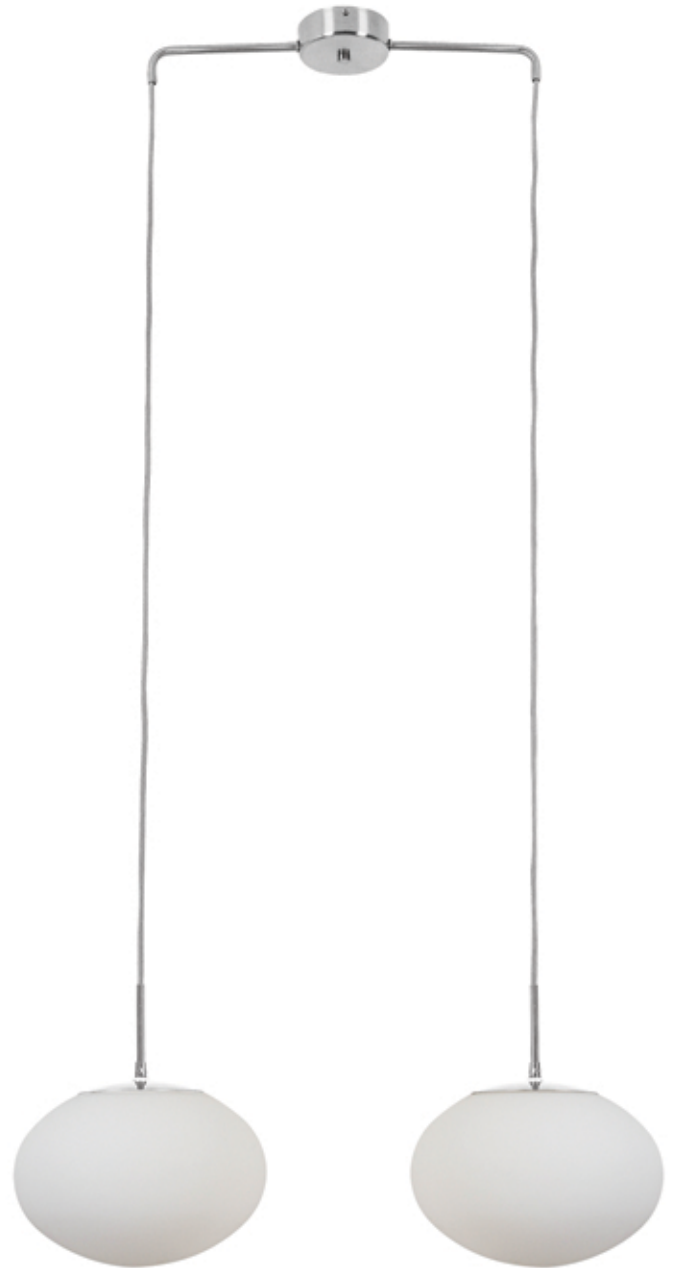

# RACHEL

Pendant, in Polished Chrome finish and White Opal Glass

PENDANTS

PENDANTS

RCL-323P-PC

RCL-322HP-PC

Item No.	Dimensions	No. of Bulbs	Bulb Type	Max. Wattage
RCL-323P-PC	12.5"H x 32"W x 32"D - 7lbs.	3	E26	60W
RCL-322HP-PC	12.5"H x 32"W x 11.75"D - 5lbs.	2	E26	60W