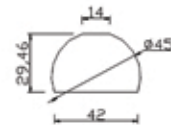

Item No.	Dimensions	No. of Bulbs	Bulb Type	Max. Wattage	CRI	Color Temperature	Lumens
PIC333-16LED-AGB	2.75"H x 16.25"W x 9"D - 2lbs.	1	AC LED	20W	90+	2700K-3000K	1400(Initial) 800(Delivered)
PIC333-16LED-MB	2.75"H x 16.25"W x 9"D - 2lbs.	1	AC LED	20W	90+	2700K-3000K	1400(Initial) 800(Delivered)
PIC333-16LED-SC	2.75"H x 16.25"W x 9"D - 2lbs.	1	AC LED	20W	90+	2700K-3000K	1400(Initial) 800(Delivered)

*Dimmable with select dimmers

*Includes optional coloured "JELL"