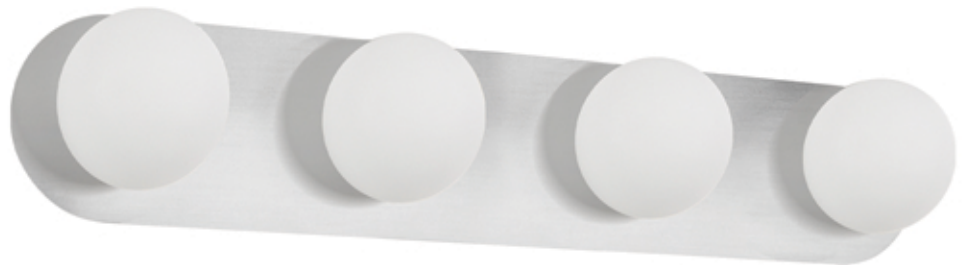

BUR-4W-PC-WH

Item No.	Dimensions	No. of Bulbs	Bulb Type	Max. Wattage
BUR-2W-PC-CLR	6"H x 15.75"W x 6.25"D - 4lbs.	2	G9	25W
BUR-2W-PC-WH	6"H x 15.75"W x 6.25"D - 4lbs.	2	G9	25W
BUR-3W-PC-CLR	6"H x 24.5"W x 6.25"D - 6lbs.	3	G9	25W
BUR-3W-PC-WH	6"H x 24.5"W x 6.25"D - 6lbs.	3	G9	25W
BUR-4W-PC-CLR	6"H x 33.5"W x 6.25"D - 8lbs.	4	G9	25W
BUR-4W-PC-WH	6"H x 33.5"W x 6.25"D - 8lbs.	4	G9	25W

HARDWIRED

DIMMABLE

COMPATIBLE

HORIZONTAL or VERTICAL