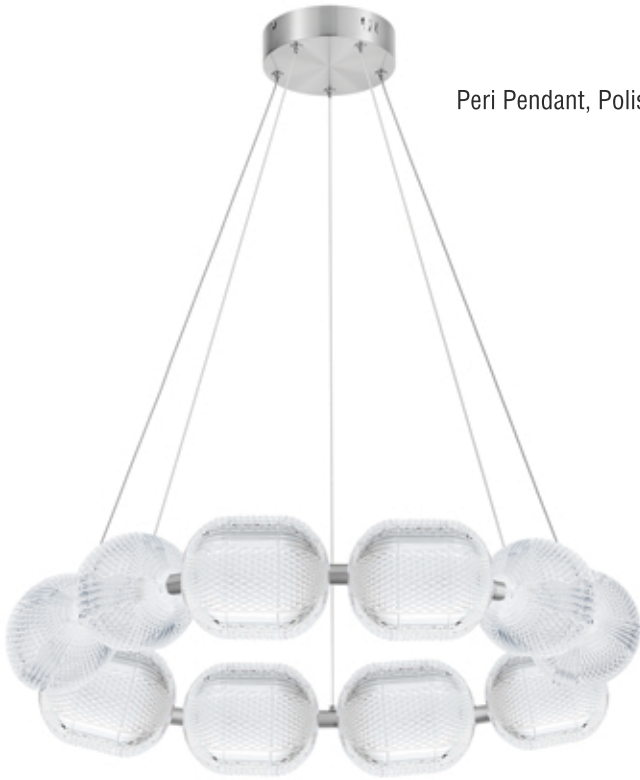

PENDANTS

PERI

Peri Pendant, Polished Chrome with Clear Pattern Acrylic

Family extension

New size

PENDANTS

PRI-3256LEDP-AGB