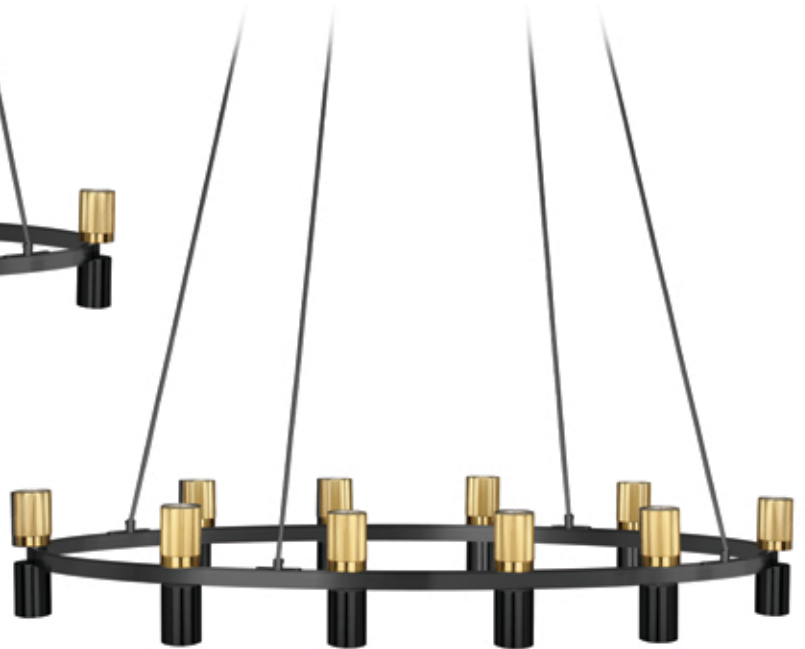

# CERELIA

Cerelia family in Aged Brass finish.

CRL-3612C-AGB

CRL-248C-AGB

CRL-4816C-AGB

CRL-6020C-AGB

CRL-4812HC-AGB

Item No.	Dimensions	No. of Bulbs	Bulb Type	Max. Wattage
CRL-248C-AGB	7.25"H x 24"W x 24"D - 10lbs.	8	GU10	50W
CRL-3612C-AGB	7.25"H x 36"W x 36"D - 15lbs.	12	GU10	50W
CRL-4816C-AGB	7.25"H x 48"W x 48"D - 20lbs.	16	GU10	50W
CRL-6020C-AGB	7.25"H x 60"W x 60"D - 25lbs.	20	GU10	50W
CRL-4812HC-AGB	7.25"H x 48"W x 2.25"D - 15lbs.	12	GU10	50W

# CERELIA

Matte Black with Aged Brass accents finish.

CRL-3612C-MB-AGB

CRL-248C-MB-AGB

CRL-4816C-MB-AGB

CRL-6020C-MB-AGB

CRL-4812HC-MB-AGB

Item No.	Dimensions	No. of Bulbs	Bulb Type	Max. Wattage
CRL-248C-MB-AGB	7.25"H x 24"W x 24"D - 10lbs.	8	GU10	50W
CRL-3612C-MB-AGB	7.25"H x 36"W x 36"D - 15lbs.	12	GU10	50W
CRL-4816C-MB-AGB	7.25"H x 48"W x 48"D - 20lbs.	16	GU10	50W
CRL-6020C-MB-AGB	7.25"H x 60"W x 60"D - 25lbs.	20	GU10	50W
CRL-4812HC-MB-AGB	7.25"H x 48"W x 2.25"D - 15lbs.	12	GU10	50W