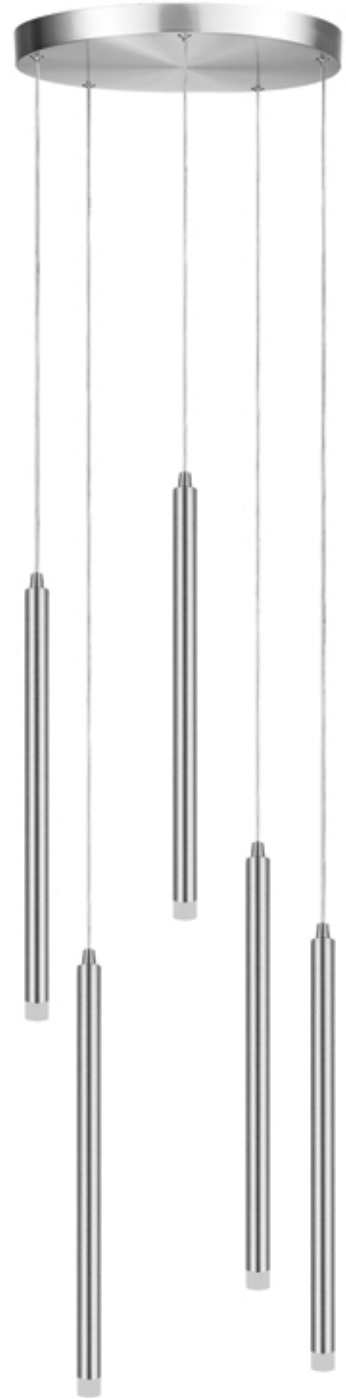

SNY-1815EDP-PC

Item No.	Dimensions	No. of Bulbs	Bulb Type	Max. Wattage	CRI	Color Temperature	Lumens
SNY-1815LEDP-AGB	18"H x 24"W x 24"D - 7lbs.	5	DC LED	15W	90+	3000K	1125(Initial) 500(Delivered)
SNY-1815LEDP-MB	18"H x 24"W x 24"D - 7lbs.	5	DC LED	15W	90+	3000K	1125(Initial) 500(Delivered)
SNY-1815LEDP-PC	18"H x 24"W x 24"D - 7lbs.	5	DC LED	15W	90+	3000K	1125(Initial) 500(Delivered)

*Dimmable with select dimmers