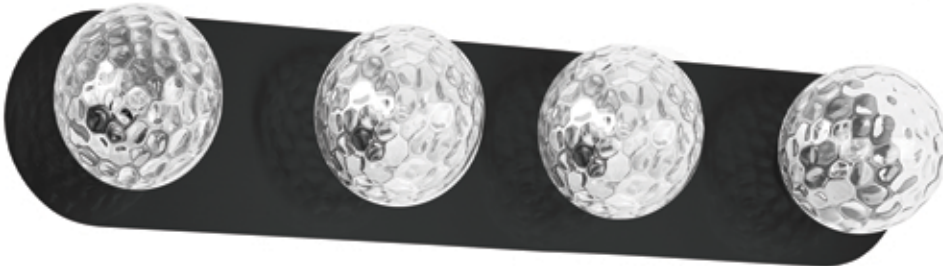

BUR-4W-MB-CLR