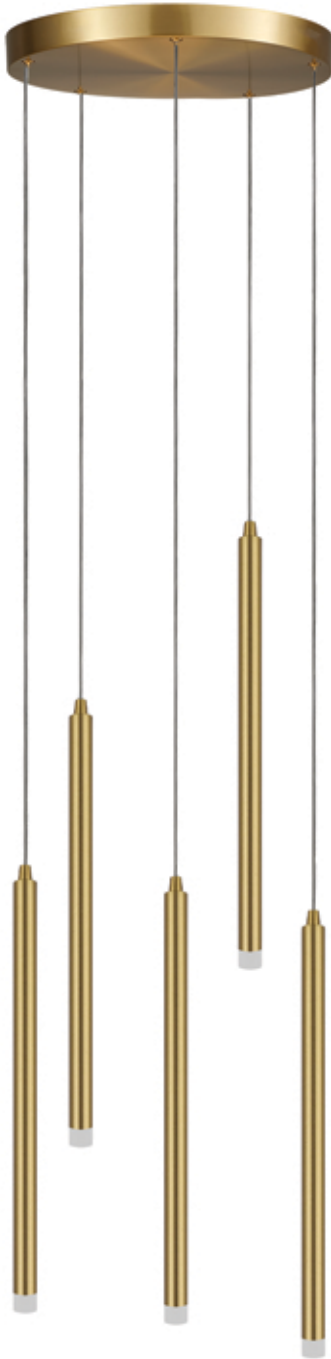

SANYA

Aged Brass, Matte Black or Polished Chrome finish.

* Family extension *

PENDANTS

PENDANTS

SNY-1815LEDP-AGB