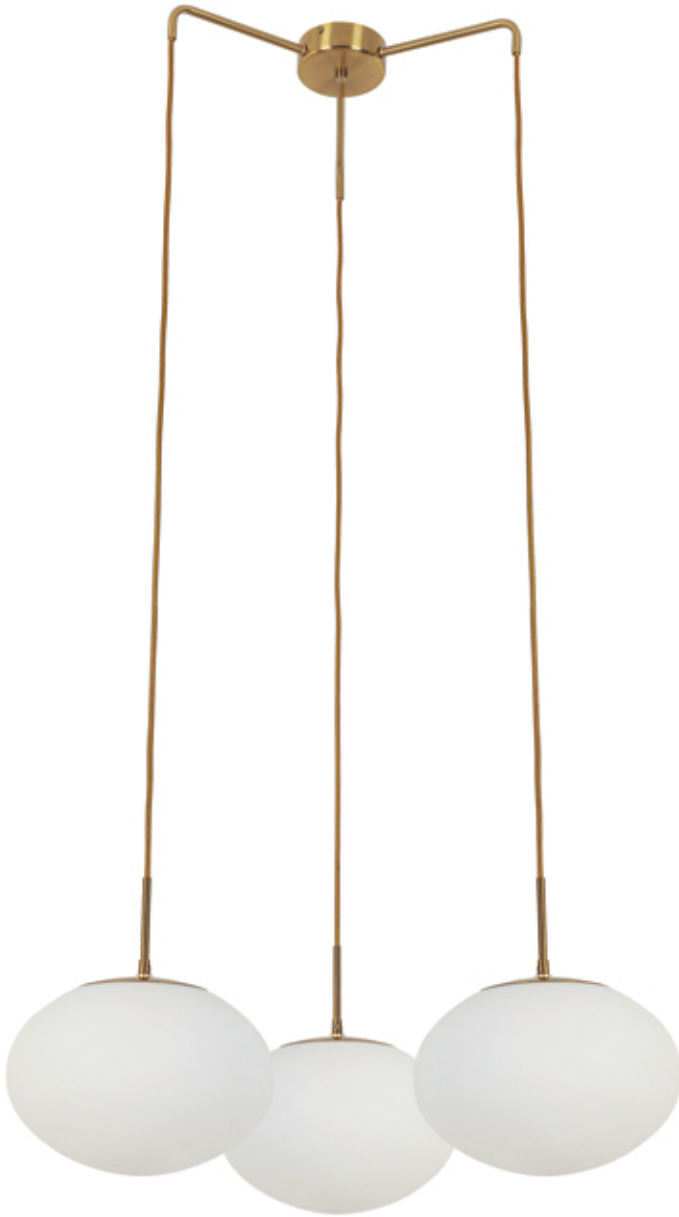

RACHEL

Pendant, in Aged Brass finish and White Opal Glass

PENDANTS

PENDANTS

RCL-323P-AGB