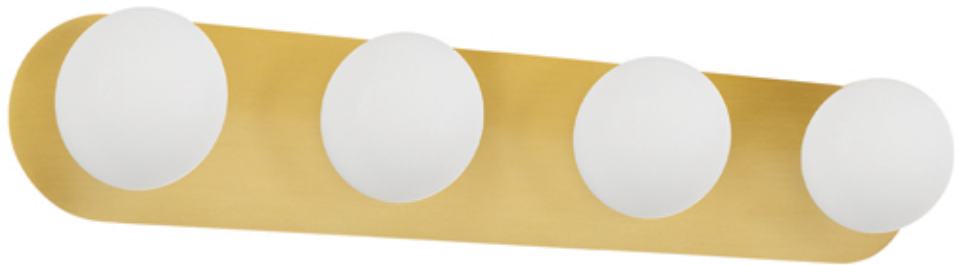

BUR-4W-AGB-WH

Item No.	Dimensions	No. of Bulbs	Bulb Type	Max. Wattage
BUR-2W-AGB-CLR	6"H x 15.75"W x 6.25"D - 4lb.	2	G9	25W
BUR-2W-AGB-WH	6"H x 15.75"W x 6.25"D - 4lb.	2	G9	25W
BUR-3W-AGB-CLR	6"H x 24.5"W x 6.25"D - 6lbs.	3	G9	25W
BUR-3W-AGB-WH	6"H x 24.5"W x 6.25"D - 6lbs.	3	G9	25W
BUR-4W-AGB-CLR	6"H x 33.5"W x 6.25"D - 8lbs.	4	G9	25W
BUR-4W-AGB-WH	6"H x 33.5"W x 6.25"D - 8lbs.	4	G9	25W