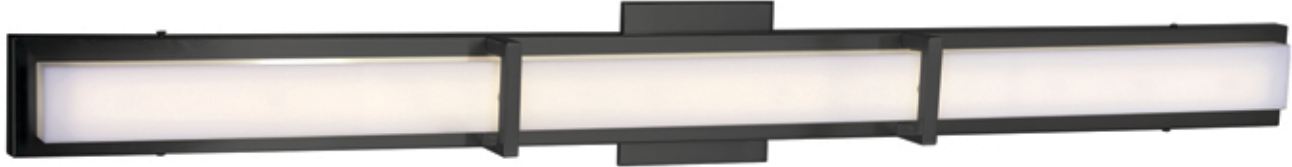

VNZ-3950LEDW-MB