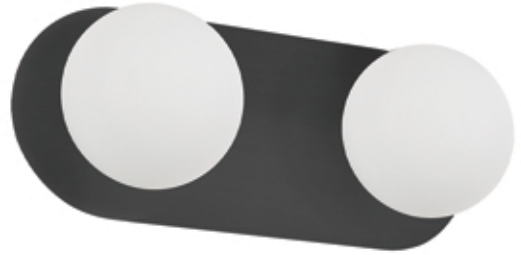

# BURLAT

Burlat Vanity in Matte Black with Clear or White Glass

Family extension

\* Vanity lights\*

VANITY

VANITY

BUR-2W-MB-CLR

BUR-2W-MB-WH