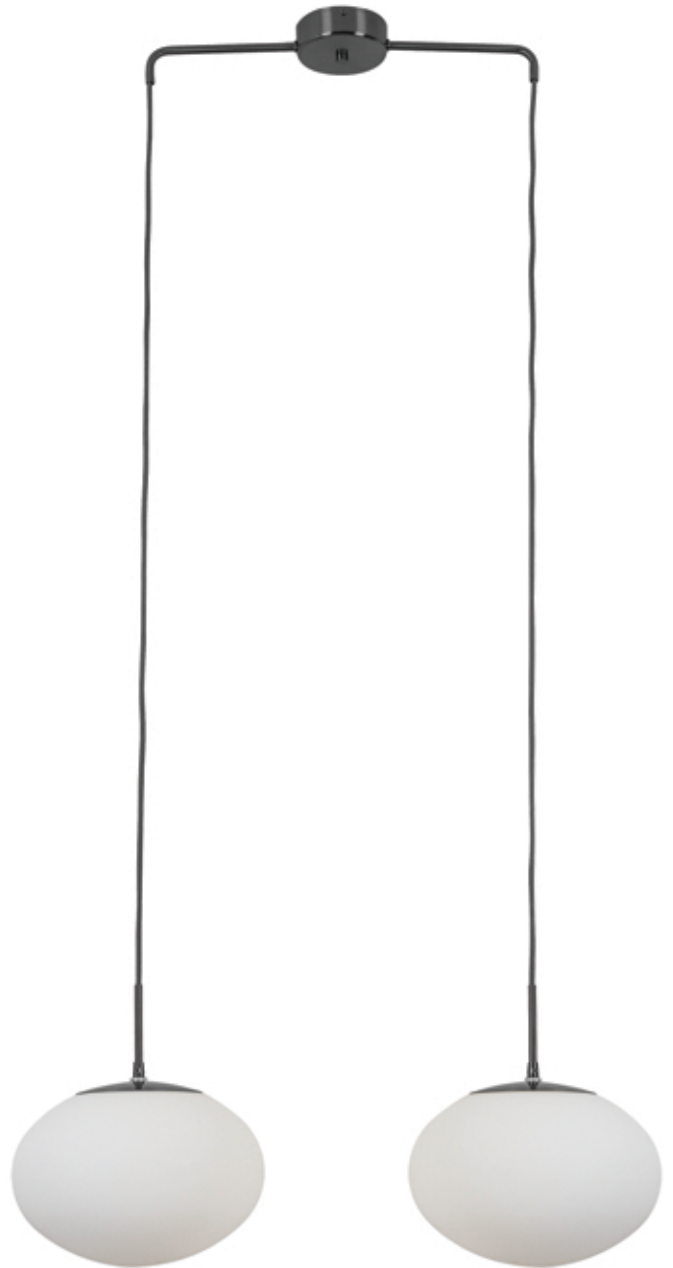

# RACHEL

Pendant, in Matte Black finish and White Opal Glass

PENDANTS

PENDANTS

RCL-323P-MB

RCL-322HP-MB

Item No.	Dimensions	No. of Bulbs	Bulb Type	Max. Wattage
RCL-323P-MB	12.5"H x 32"W x 32"D - 7lbs.	3	E26	60W
RCL-322HP-MB	12.5"H x 32"W x 11.75"D - 5lbs.	2	E26	60W