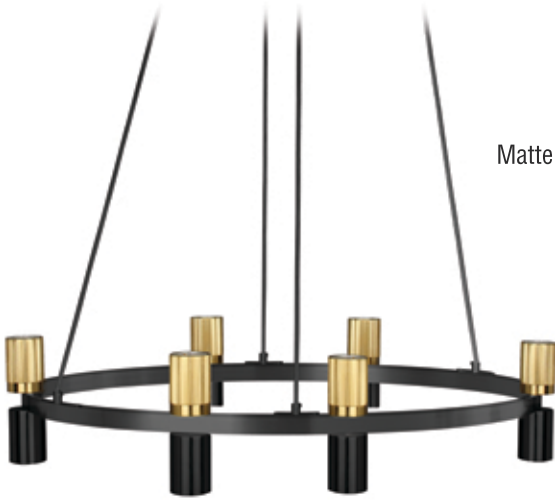

# CERELIA

Cerelia family in Aged Brass finish.

CRL-3612C-AGB

CRL-248C-AGB

CRL-4816C-AGB

CRL-6020C-AGB

CRL-4812HC-AGB

Item No.	Dimensions	No. of Bulbs	Bulb Type	Max. Wattage
CRL-248C-AGB	7.25"H x 24"W x 24"D - 10lbs.	8	GU10	50W
CRL-3612C-AGB	7.25"H x 36"W x 36"D - 15lbs.	12	GU10	50W
CRL-4816C-AGB	7.25"H x 48"W x 48"D - 20lbs.	16	GU10	50W
CRL-6020C-AGB	7.25"H x 60"W x 60"D - 25lbs.	20	GU10	50W
CRL-4812HC-AGB	7.25"H x 48"W x 2.25"D - 15lbs.	12	GU10	50W

# CERELIA

Matte Black with Aged Brass accents finish.

CRL-3612C-MB-AGB

CRL-248C-MB-AGB

CRL-4816C-MB-AGB

CRL-6020C-MB-AGB

CRL-4812HC-MB-AGB

Item No.	Dimensions	No. of Bulbs	Bulb Type	Max. Wattage
CRL-248C-MB-AGB	7.25"H x 24"W x 24"D - 10lbs.	8	GU10	50W
CRL-3612C-MB-AGB	7.25"H x 36"W x 36"D - 15lbs.	12	GU10	50W
CRL-4816C-MB-AGB	7.25"H x 48"W x 48"D - 20lbs.	16	GU10	50W
CRL-6020C-MB-AGB	7.25"H x 60"W x 60"D - 25lbs.	20	GU10	50W
CRL-4812HC-MB-AGB	7.25"H x 48"W x 2.25"D - 15lbs.	12	GU10	50W