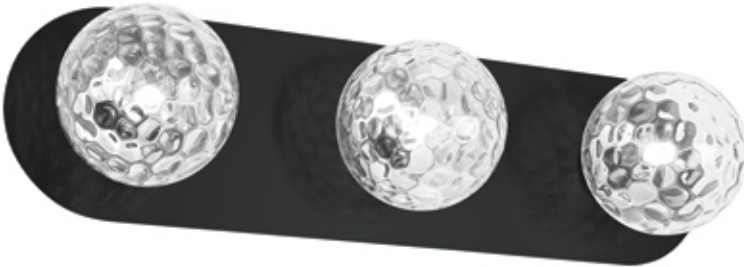

# BURLAT

Burlat Vanity in Matte Black with Clear or White Glass

Family extension

\* Vanity lights\*

VANITY

VANITY

BUR-2W-MB-CLR

BUR-2W-MB-WH