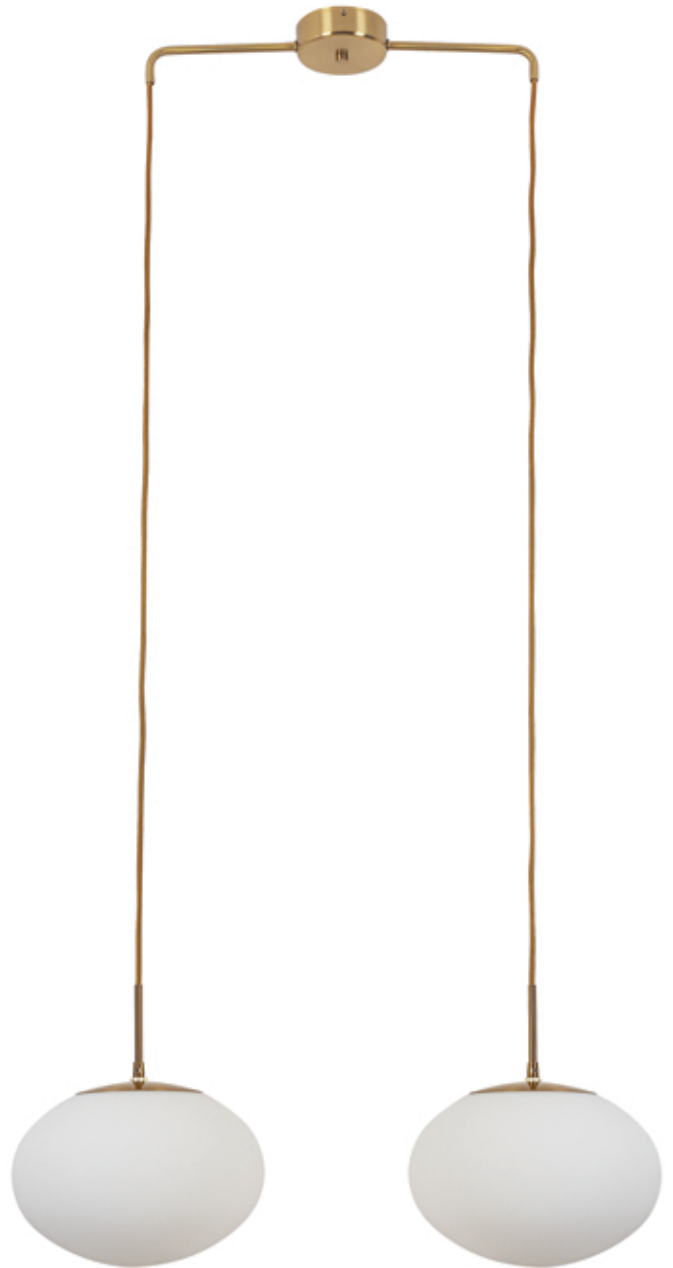

# RACHEL

Pendant, in Aged Brass finish and White Opal Glass

PENDANTS

PENDANTS

RCL-323P-AGB

RCL-332HP-AGB

Item No.	Dimensions	No. of Bulbs	Bulb Type	Max. Wattage
RCL-323P-AGB	12.5"H x 32"W x 32"D - 7lbs.	3	E26	60W
RCL-322HP-AGB	12.5"H x 32"W x 11.75"D - 5lbs.	2	E26	60W